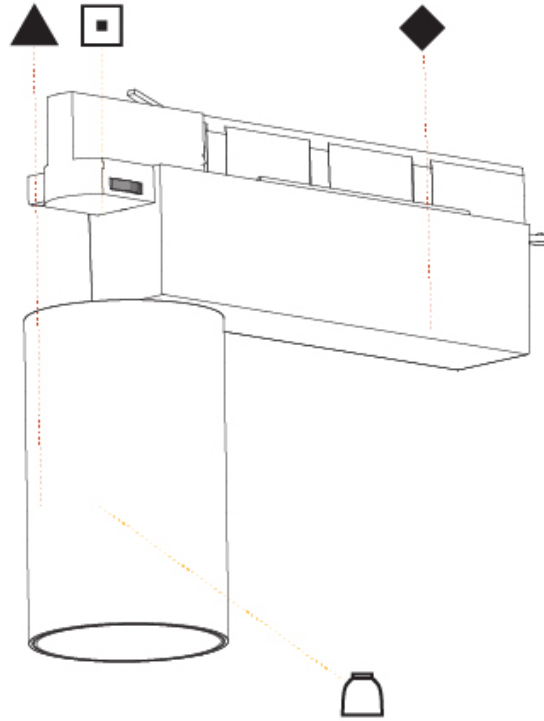

CENTRIQ 75 TRACK

A3T115-

PROJECT _____

TYPE _____

SPECIFIER _____

QUANTITY _____

DATE _____

A